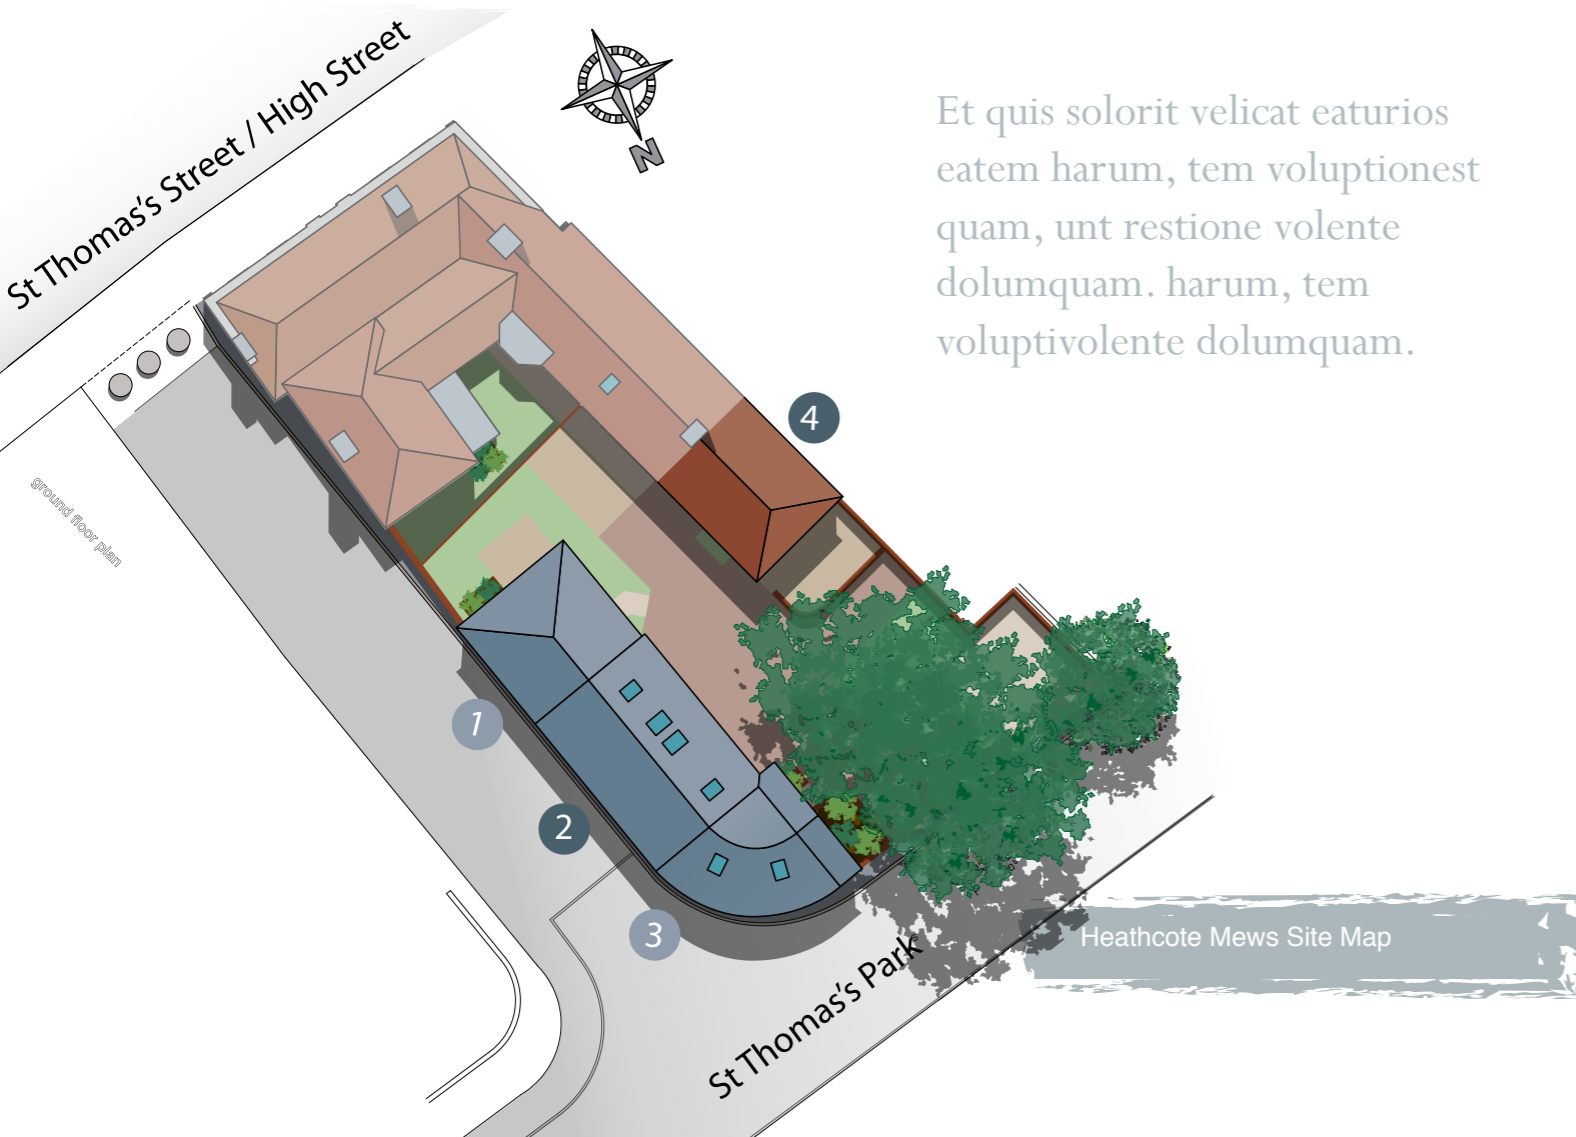

HEATHCOTE MEWS

LYMINGTON

A new courtyard development consisting of four two-bedroom houses, three new and one refurbished house, set in Lymington, just south of New Forest.

Heathcote Mews courtyard development is situated in a perfect location...